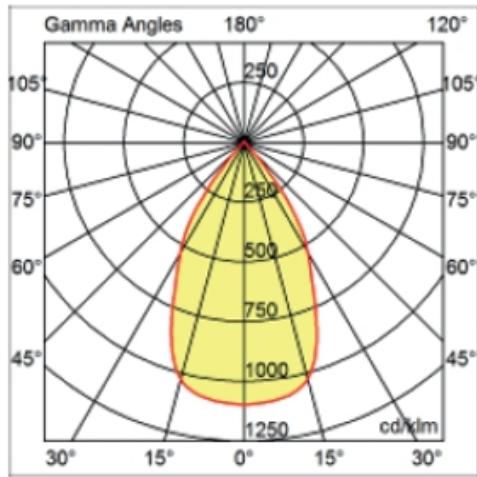

DIXIT RA11 RECESSED

A56028-

PROJECT	
TYPE	
SPECIFIER	
QUANTITY	
DATE	

	DP	DV		Order Example	K°
Dimming	Phase	0-10V		L5XXXXXX-DV-30K	
Color Temperature	27K	30K	35K	0-10V	K°
	2700K	3000K	3500K	3000K	

A