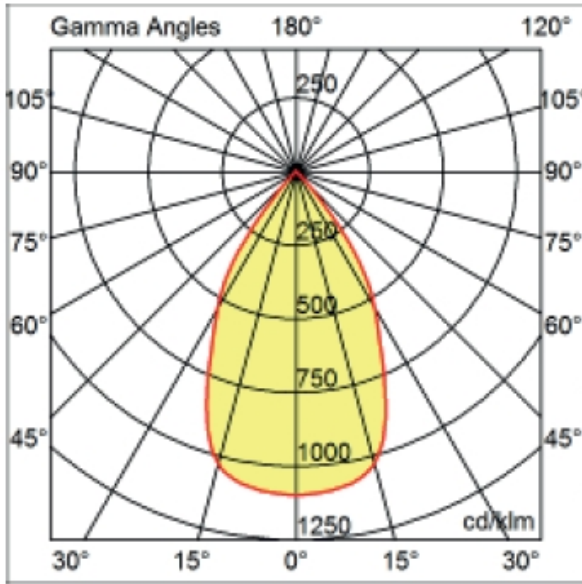

DIXIT RA11 RECESSED

A56024-

PROJECT	
TYPE	
SPECIFIER	
QUANTITY	
DATE	

	DP	DV	
Dimming	Phase	0-10V	
Color Temperature	27K 2700K	30K 3000K	35K 3500K
		40K 4000K	K°

Order Example **K°**
L5XXXXXX-DV-30K
0-10V
3000K