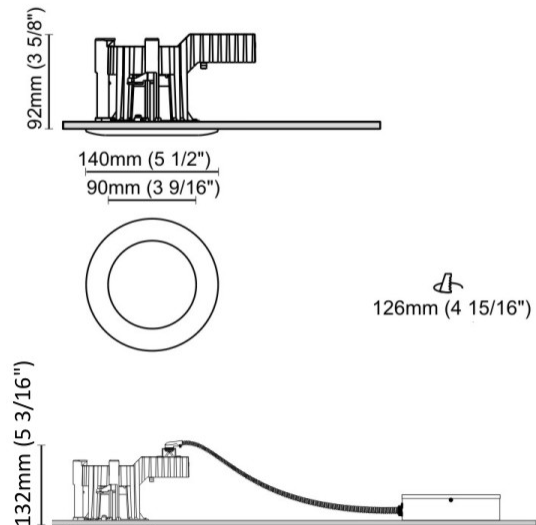

GENERAL

Series: Dixit
Subseries: Dixit RA14
Brand: Ivela
Division: Architectural
Mounting Type: Recessed
Mounting Location: Ceiling
Subcategory: Downlight

PHYSICAL

Shape: Round
Diameter (mm): 140
Diameter (in): 5 1/2
Height (mm): 92
Height (in): 3 5/8
Min. Recessing Depth (mm): 132
Min. Recessing Depth (in): 5 3/16
Light Distribution: Direct
Weight (kg): 0.7
Weight (lbs): 1.54
Diffuser: Clear Polycarbonate
Fixture Finish: MWH
Fixture Material: Aluminum Die Cast
Cut-out Measurements: 126mm / 4 15/16"

ELECTRICAL

Lamp Type: LED
Total Output Wattage (W): 26 / 33 / 38
Dimming: Tri-Mode (Non-Dimming and Phase Dimming (120Vac only) and 0-10V Dimming)
Driver Included: No
Driver Location: Recessed Housing
Driver Type: Constant Current - Universal
Driver Class: Class 2
Input Voltage (V): 120 - 277
Constant Current (MA): 700 / 900 / 1050

LED

Number of LEDs: 1
Color Temperature (°K): 2700 / 3000 / 4000
Max. Delivered Lumen (lm): 2924 - 3100 / 3655 - 3748 / 4214 - 4300
CRI: >85 CRI
Efficiency (%): 86
Lamp Life (hrs): 50000
Upon Request: 3500K

OPTICAL

Optic°: 60
Beam Angle: Symmetric
Adjustability: Fixed

RATINGS AND CERTIFICATIONS

Certified By: CSA Certified to UL and CSA Standards
IP Rating: IP44
IK Rating: IK08