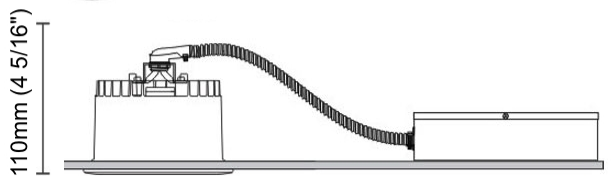

GENERAL

Series: Dixit
Subseries: Dixit RA11
Brand: Ivela
Division: Architectural
Mounting Type: Recessed
Mounting Location: Ceiling
Subcategory: Downlight

PHYSICAL

Shape: Round
Diameter (mm): 110
Diameter (in): 4 5/16
Height (mm): 70
Height (in): 2 3/4
Min. Recessing Depth (mm): 110
Min. Recessing Depth (in): 4 15/16
Light Distribution: Direct
Weight (kg): 0.6
Weight (lbs): 1.32
Diffuser: Clear Polycarbonate
Fixture Finish: MWH
Fixture Material: Aluminum Die Cast
Cut-out Measurements: 100mm / 3 15/16"

ELECTRICAL

Lamp Type: LED
Total Output Wattage (W): 12 / 18 / 26
Dimming: Tri-Mode (Non-Dimming and Phase Dimming (120Vac only) and 0-10V Dimming)
Driver Included: No
Driver Location: Recessed Housing
Driver Type: Constant Current - Universal
Driver Class: Class 2
Input Voltage (V): 120 - 277
Constant Current (MA): 350 / 500 / 700

LED

Number of LEDs: 1
Color Temperature (°K): 2700 / 3000 / 4000
Max. Delivered Lumen (lm): 1513 / 2092 / 2759
CRI: >85 CRI
Efficiency (%): 89
Lamp Life (hrs): 50000
Upon Request: 3500K upon request

OPTICAL

Optic°: 55
Adjustability: Fixed
Upon Request: Optic 18° or 30° (mirror-metallized) / 70° (white)

RATINGS AND CERTIFICATIONS

Certified By: Certified for North American Standards
IP rating: IP43
IK Rating: IK08
Glare Rating: ≤ 19