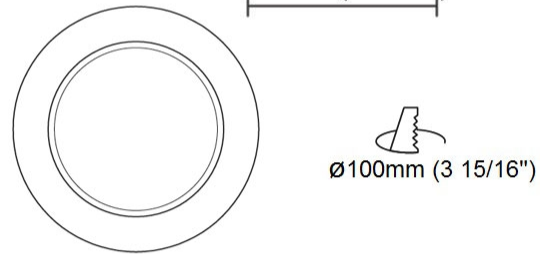

GENERAL

Series: Dixit
Subseries: Dixit RA11
Brand: Ivela
Division: Architectural
Mounting Type: Recessed
Mounting Location: Ceiling
Subcategory: Downlight

PHYSICAL

Shape: Round
Diameter (mm): 110
Diameter (in): 4 5/16
Height (mm): 70
Height (in): 2 3/4
Min. Recessing Depth (mm): 110
Min. Recessing Depth (in): 4 15/16
Light Distribution: Direct
Weight (kg): 0.6
Weight (lbs): 1.32
Diffuser: Clear Polycarbonate
Fixture Finish: MWH
Fixture Material: Aluminum Die Cast
Cut-out Measurements: 100mm / 3 15/16"

ELECTRICAL

Lamp Type: LED
Total Output Wattage (W): 12 / 18 / 26
Dimming: Tri-Mode (Non-Dimming and Phase Dimming (120Vac only) and 0-10V Dimming)
Driver Included: No
Driver Location: Recessed Housing
Driver Type: Constant Current - Universal
Driver Class: Class 2
Input Voltage (V): 120 - 277
Constant Current (MA): 350 / 500 / 700

LED

Number of LEDs: 1
Color Temperature (°K): 2700 / 3000 / 4000
Max. Delivered Lumen (lm): 1513 / 2092 / 2759
CRI: >85 CRI
Efficiency (%): 89
Lamp Life (hrs): 50000
Upon Request: 3500K upon request

OPTICAL

Optic°: 55
Adjustability: Fixed
Upon Request: Optic 18° or 30° (mirror-metallized) / 70° (white)

RATINGS AND CERTIFICATIONS

Certified By: Certified for North American Standards
IP rating: IP43
IK Rating: IK08
Glare Rating: ≤ 19