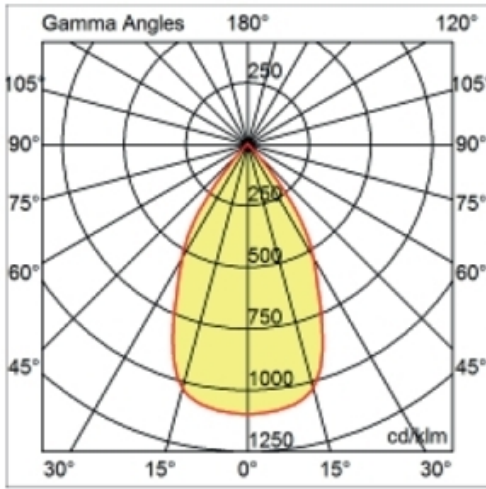

DIXIT RA11 RECESSED

A56020-

PROJECT	
TYPE	
SPECIFIER	
QUANTITY	
DATE	

RA 11 DIXIT LED 12W 1700LM 3000K				R:100%				I.Max:1096 Cd/Klm					
H[m]	D[m]	Max lux	Med lux	Alpha=55°	H[m]	D[m]	Max lux	Med lux	Beta=55°	H[m]	D[m]	Max lux	Med lux
1.00	1.13	1658	898		1.00	1.13	1658	898		1.00	1.13	1658	898
2.00	2.26	415	224		2.00	2.26	415	224		2.00	2.26	415	224
3.00	3.38	184	100		3.00	3.38	184	100		3.00	3.38	184	100
4.00	4.51	104	56		4.00	4.51	104	56		4.00	4.51	104	56
5.00	5.64	66	36		5.00	5.64	66	36		5.00	5.64	66	36

	DP	DV	
Dimming	Phase	0-10V	
Color Temperature	27K 30K 35K 40K	2700K 3000K 3500K 4000K	K°

Order Example **L5XXXXXX-DV-30K**

0-10V 3000K